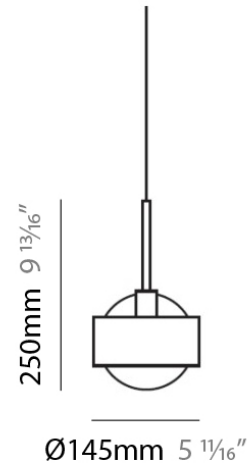

RING SUSPENSION

D81169

GENERAL

Series: Ring
Brand: Panzeri
Division: Design
Mounting Type: Suspension
Mounting Location: Ceiling
Subcategory: Pendant

PHYSICAL

Shape: Sphere
Diameter (mm): 145
Diameter (in): 5 ¾
Height (mm): 250
Height (in): 9 ⅞
Max. Overall Height (mm): 2250
Max. Overall Height (in): 88 ⅞
Light Distribution: Omnidirectional
Weight (kg): 2.3
Weight (lbs): 5
Diffuser: White Glass
Fixture Finish: Chrome
Fixture Material: Metal

ELECTRICAL

Number of Lamps: 1
Lamp Type: LED Retrofit
Lamp Shape: T4
Bulb Included: Bulb Not Included
Total Output Wattage (W): 3
Max. Wattage Per Lamp (W): 3
Lamp Base: G9
Input Voltage (V): 120

LED

OPTICAL

RATINGS AND CERTIFICATIONS

Certified By: CSA Certified to UL and CSA Standards
IP rating: IP20

PROJECT	
TYPE	
NOTES	
QUANTITY	
DATE