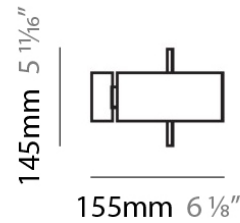

PROJECT	_____
TYPE	_____
NOTES	_____
QUANTITY	_____
DATE	_____

RING SURFACE

D83132

GENERAL

Series: Ring
Brand: Panzeri
Division: Design
Mounting Type: Surface
Mounting Location: Wall
Subcategory: Ambient

PHYSICAL

Shape: Sphere
Length (mm): 155
Length (in): 6 1/8
Height (mm): 145
Height (in): 5 3/4
Extension (mm): 150
Extension (in): 6
Light Distribution: Omnidirectional
Weight (kg): 3.6
Weight (lbs): 8
Diffuser: Black Glass
Fixture Finish: Chrome
Fixture Material: Metal

ELECTRICAL

Number of Lamps: 1
Lamp Type: LED Retrofit
Lamp Shape: T4
Bulb Included: Bulb Not Included
Total Output Wattage (W): 5
Max. Wattage Per Lamp (W): 5
Lamp Base: G9
Input Voltage (V): 120

LED

OPTICAL

RATINGS AND CERTIFICATIONS

Certified By: CSA Certified to UL and CSA Standards
IP rating: IP20