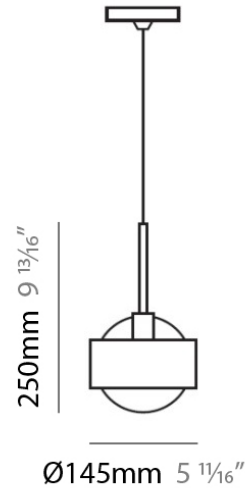

RING SUSPENSION

D81164

GENERAL

Series: Ring _____

Brand: Panzeri _____

Division: Design _____

Mounting Type: Suspension _____

Mounting Location: Ceiling _____

Subcategory: Pendant _____

PHYSICAL

Shape: Sphere _____

Diameter (mm): 145 _____

Diameter (in): 5 3/4 _____

Height (mm): 250 _____

Height (in): 9 7/8 _____

Max. Overall Height (mm): 2250 _____

Max. Overall Height (in): 88 9/16 _____

Light Distribution: Omnidirectional _____

Weight (kg): 2.3 _____

Weight (lbs): 5 _____

Diffuser: White Glass _____

Fixture Finish: Chrome _____

Fixture Material: Metal _____

ELECTRICAL

Number of Lamps: 1 _____

Lamp Type: LED Retrofit _____

Lamp Shape: T4 _____

Bulb Included: Bulb Not Included _____

Total Output Wattage (W): 3 _____

Max. Wattage Per Lamp (W): 3 _____

Lamp Base: G9 _____

Input Voltage (V): 120 _____

LED

OPTICAL

RATINGS AND CERTIFICATIONS

Certified By: CSA Certified to UL and CSA Standards _____

IP rating: IP20 _____