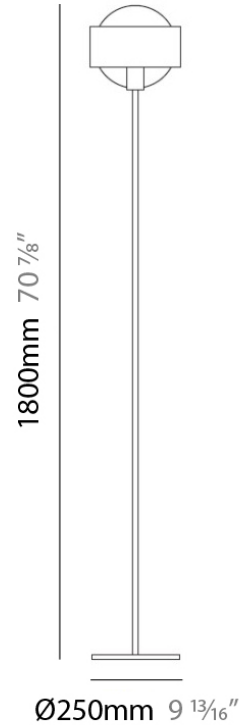

RING PORTABLE

D84102

GENERAL

Series: Ring
Brand: Panzeri
Division: Design
Mounting Type: Portable
Mounting Location: Floor
Subcategory: Floor

PHYSICAL

Shape: Sphere
Diameter (mm): 250
Diameter (in): 9 ⁷/₈
Height (mm): 1800
Height (in): 71
Light Distribution: Omnidirectional
Weight (kg): 0.5
Weight (lbs): 1
Diffuser: Black Blown Glass
Fixture Finish: Chrome
Fixture Material: Glass / Aluminum

ELECTRICAL

Number of Lamps: 1
Lamp Type: LED Retrofit
Lamp Shape: T10
Bulb Included: Bulb Not Included
Total Output Wattage (W): 24
Max. Wattage Per Lamp (W): 24
Lamp Base: E26
Input Voltage (V): 120

LED

OPTICAL

RATINGS AND CERTIFICATIONS

Certified By: CSA Certified to UL and CSA Standards
IP rating: IP20

PROJECT	_____
TYPE	_____
NOTES	_____
QUANTITY	_____
DATE	_____