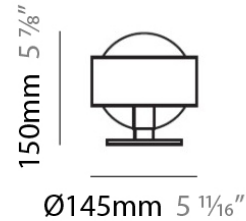

RING PORTABLE

D84244

GENERAL

Series: Ring
Brand: Panzeri
Division: Design
Mounting Type: Portable
Mounting Location: Table
Subcategory: Table

PHYSICAL

Shape: Sphere
Diameter (mm): 145
Diameter (in): 5 3/4
Height (mm): 155
Height (in): 6 1/8
Light Distribution: Omnidirectional
Weight (kg): 3.2
Weight (lbs): 7
Diffuser: White Glass
Fixture Finish: Chrome
Fixture Material: Glass / Aluminum

ELECTRICAL

Number of Lamps: 1
Lamp Type: LED Retrofit
Lamp Shape: T4
Bulb Included: Bulb Not Included
Total Output Wattage (W): 7
Max. Wattage Per Lamp (W): 7
Lamp Base: G9
Input Voltage (V): 120

LED

OPTICAL

RATINGS AND CERTIFICATIONS

Certified By: CSA Certified to UL and CSA Standards
IP rating: IP20