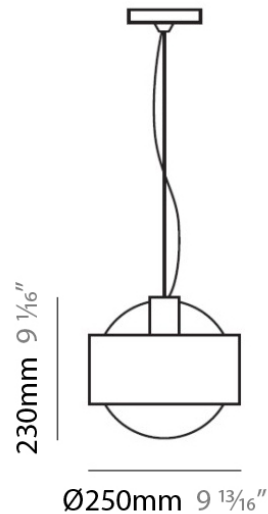

RING SUSPENSION

D81088

GENERAL

Series: Ring _____

Brand: Panzeri _____

Division: Design _____

Mounting Type: Suspension _____

Mounting Location: Ceiling _____

Subcategory: Pendant _____

PHYSICAL

Shape: Sphere _____

Diameter (mm): 250 _____

Diameter (in): 9 ⁷/₈ _____

Height (mm): 230 _____

Height (in): 9 _____

Max. Overall Height (mm): 2230 _____

Max. Overall Height (in): 87 ¹³/₁₆ _____

Light Distribution: Omnidirectional _____

Weight (kg): 0.5 _____

Weight (lbs): 1 _____

Diffuser: Orange Blown Glass _____

Fixture Finish: Chrome _____

Fixture Material: Metal _____

ELECTRICAL

Number of Lamps: 1 _____

Lamp Type: LED Retrofit _____

Lamp Shape: G25 _____

Bulb Included: Bulb Not Included _____

Total Output Wattage (W): 9 _____

Max. Wattage Per Lamp (W): 9 _____

Lamp Base: E26 _____

Input Voltage (V): 120 _____

Upon Request: 277Vac / GU24 _____

LED

OPTICAL

RATINGS AND CERTIFICATIONS

Certified By: CSA Certified to UL and CSA Standards _____

IP rating: IP20 _____